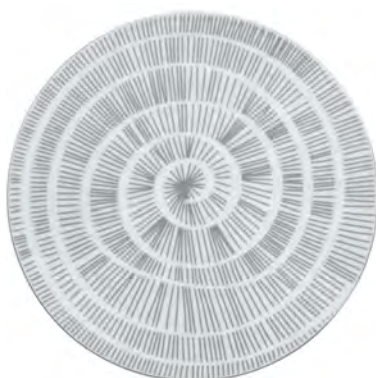

GÜRAL PORSELEN
The Porcelain of the World

COLLEZIONE ATHENS NEW BONE CHINA LIGHT GREY
(corretta colorazione)

GÜRAL
FINE BONE QUALITY

ES0

ES0

■ UFSOPMVD E PGBMEBPQBDB

■ UFSOPMVD E PGBMEBPQBDB